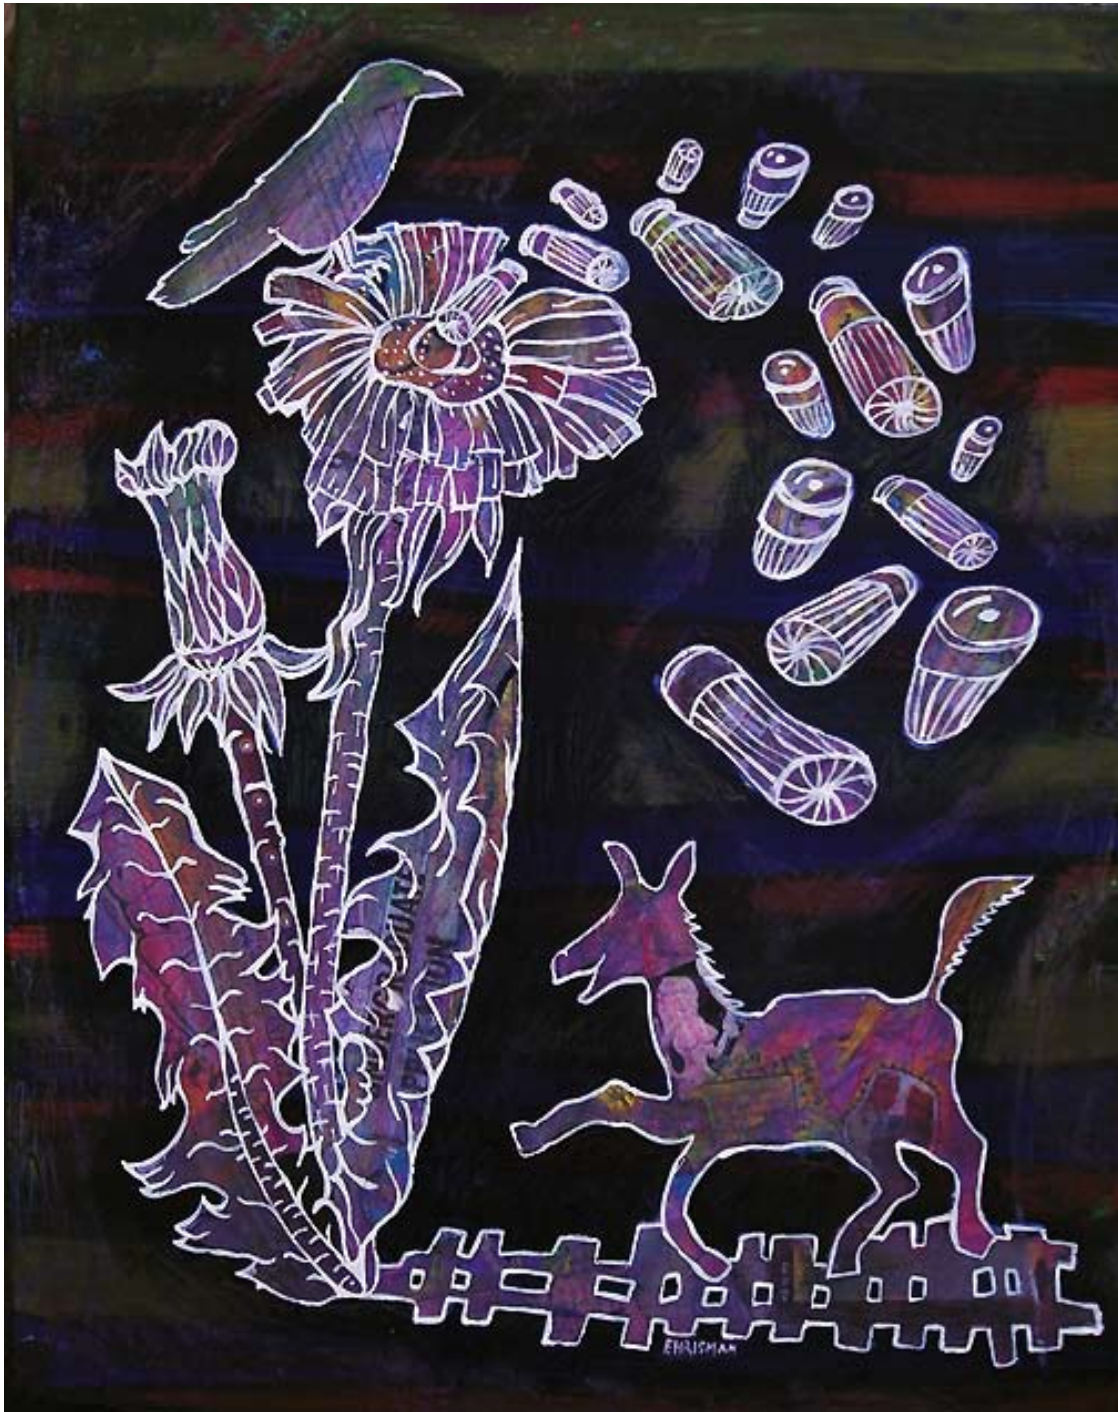

### ***A visual tribute to the songs of Tom Waits***

Exhibit statement: *Tom's music has inspired imagery in me more than any other musician. This exhibit will be a tribute and reflection of that imagery and his music.*

Medium: Mixed

Expected number of pieces for exhibit: 20-25

Piece's finished so far:

- Red Shoes by the Drugstore
- Chocolate Jesus
- Kentucky Avenue
- Christmas card from a Hooker in Minneapolis
- The Black Rider
- Romeo is Bleeding
- Pasties and a G-String
- Buzz Fledderjohn's Yard
- Please Call me, baby
- Step Right Up
- Rain Dogs
- Jockey full of bourbon
- Whistlin' past the graveyard
- 16 Shells from a 30-ought-six
- New coat of paint

(in progress: \$29 & TIME)

Images Enclosed