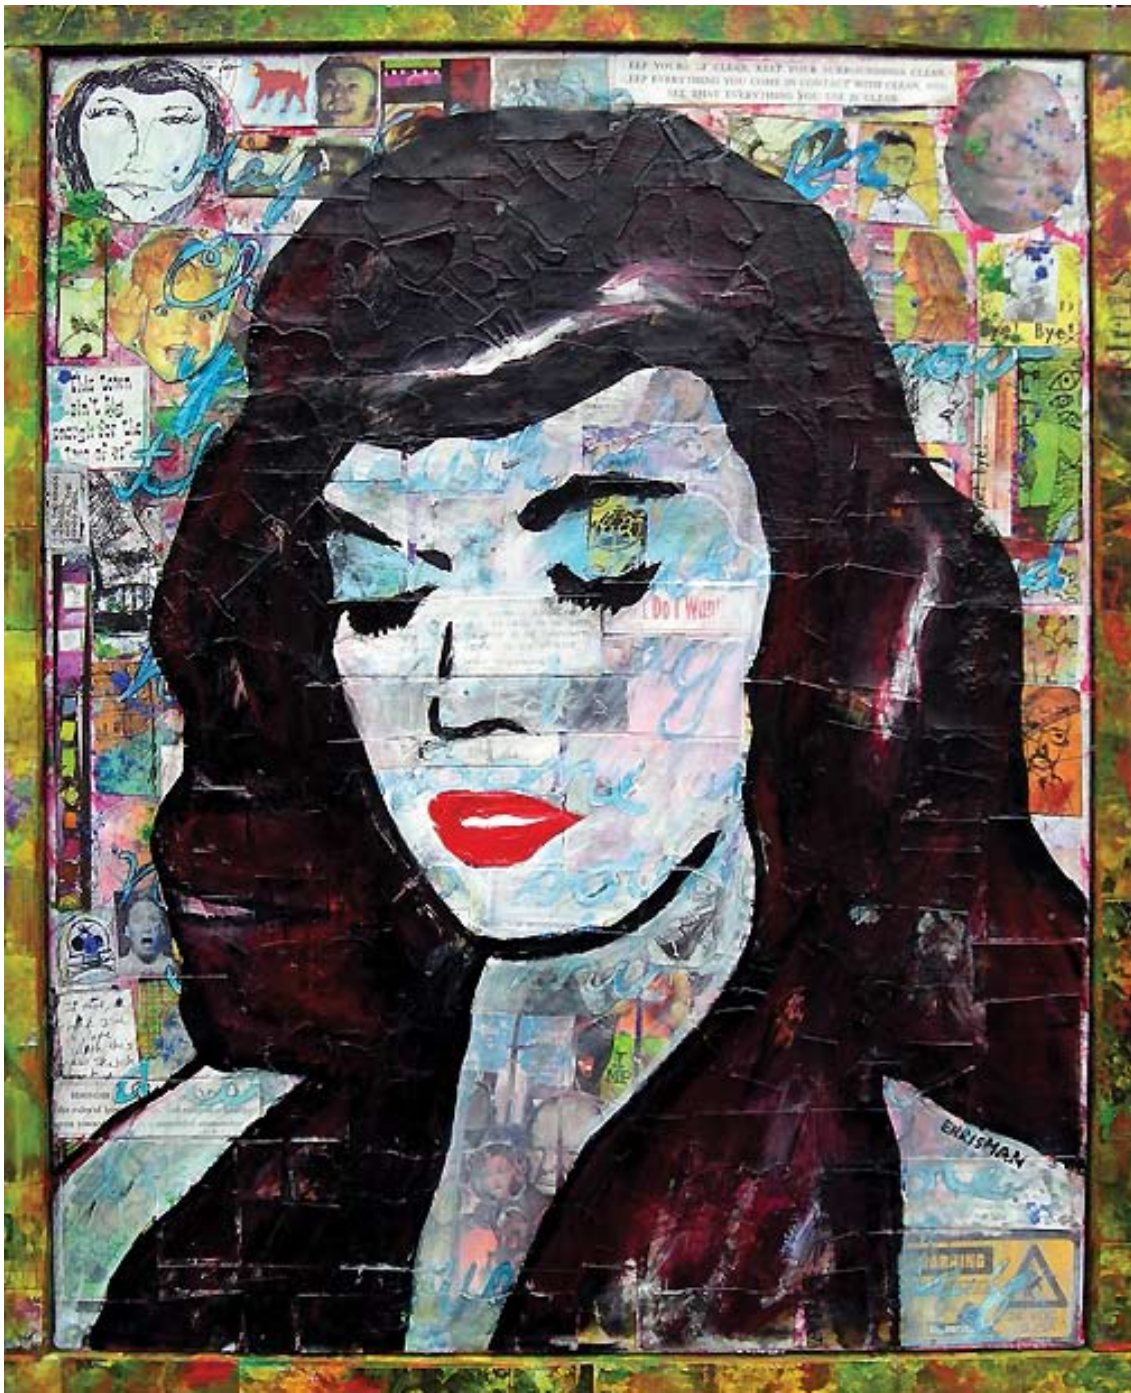

CHRISTMAS CARD FROM A HOOKER IN MPLS

Mixed Media on canvas

Aprox 16 x 20" - custom frame

Scott L. Ehrisman © 2008

FOR SALE - BEST OFFER